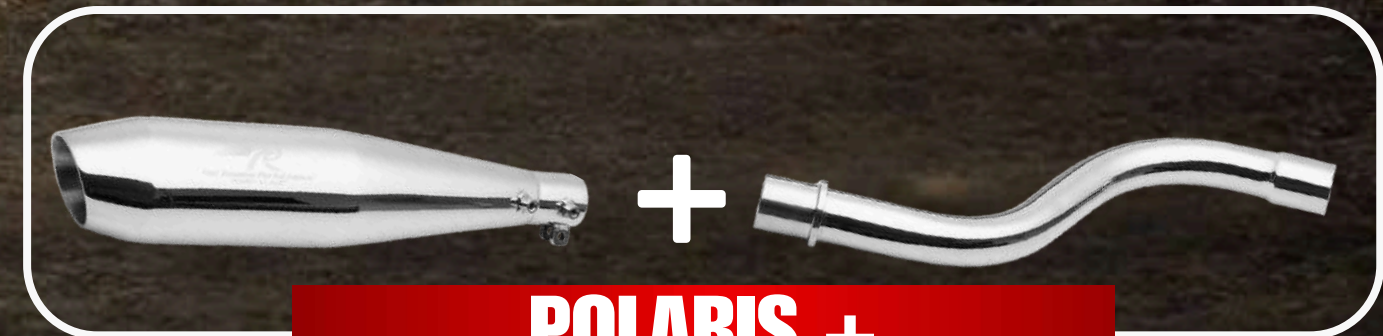

PERFORMANCE EXHAUSTS

HERO XPULSE 200

HERO XPULSE 210

POLARIS FULL SYSTEM

POLARIS +
CONNECTING PIPE

XPULSE 200

For the Hero XPulse 200,
the **POLARIS Exhaust** comes paired
with an **RRP Header Pipe**.

XPULSE 210

For the Hero XPulse 210,
the **POLARIS Exhaust** comes paired
with an **RRP connecting pipe**.

BUILT TO MATCH THE MACHINE

POLARIS EXHAUST

Blends seamlessly
with the bike's stock design,
delivering a premium OEM-style fit and finish.